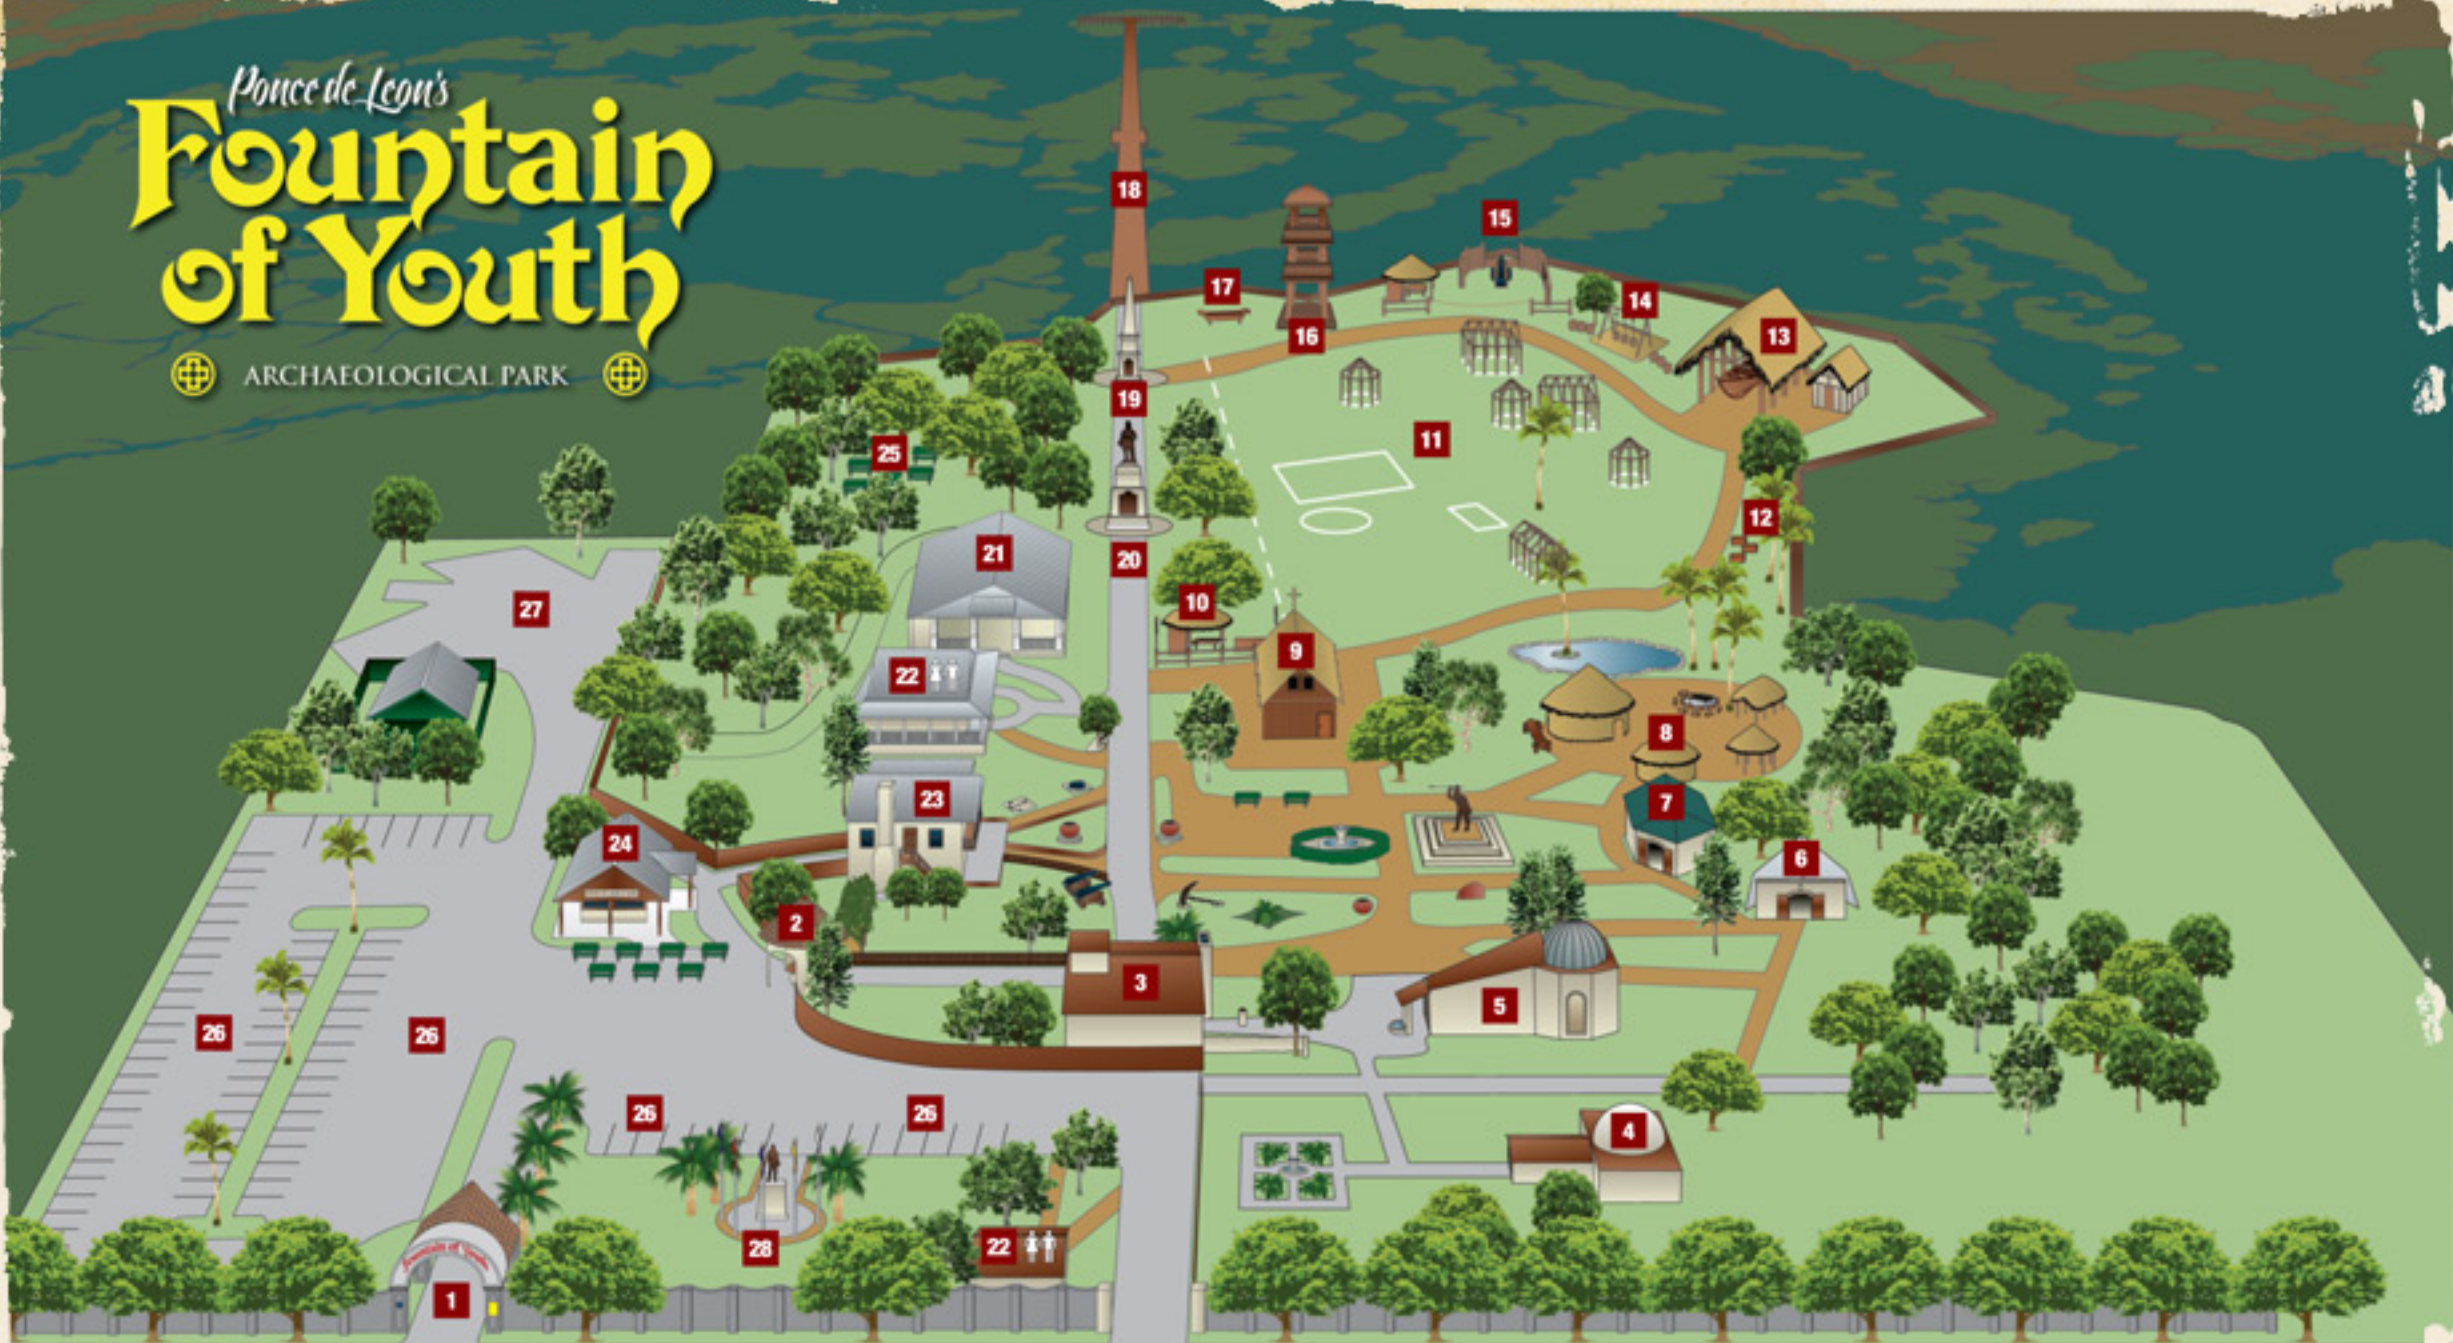

Ponce de Leon's Fountain of Youth

ARCHAEOLOGICAL PARK

Download a PDF

PARK MAP

- | | | | |
|---|---|---------------------------------------|--|
| 1 Magnolia Street Entrance | 8 Timucua Village of Selo | 15 Cannon Firing | 22 Restrooms |
| 2 Ticket Office | 9 Mission Church of Nombre de Dios | 16 San Agustin Watchtower | 23 Fountain of Youth Gift Shop |
| 3 Spring House | 10 Historical Weapons Exhibit | 17 Timucuan Dugout Canoe | 24 Five Flags Cafe |
| 4 Navigator's Planetarium | 11 Menendez Settlement Field | 18 600' Founders' Riverwalk | 25 Picnic Areas Available |
| 5 Discovery Globe | 12 Archaeological Exhibit | 19 1513 Ponce Landing Memorial | 26 FREE Car Parking with Your Tour |
| 6 Timucua Burials | 13 Chalupa Shipyard | 20 Ponce de Leon Statue | 27 FREE Bus/RV Parking with Your Tour |
| 7 Caravel Down Shipwreck Exhibit | 14 Maritime Traditions Exhibit | 21 Events Pavilion | 28 Pedro Menendez Statue and Park |